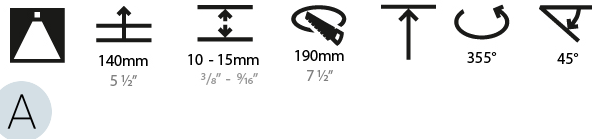

OPTICAL

Reflector°: 12
 Optic°: Lens Pack - No Lens / Linear Spread Lens / Honeycomb / Spread Lens
 Adjustability: Rotational 355°; Tilt 45°

RATINGS AND CERTIFICATIONS

Certified By: Certified for North American Standards
 IP rating: IP20