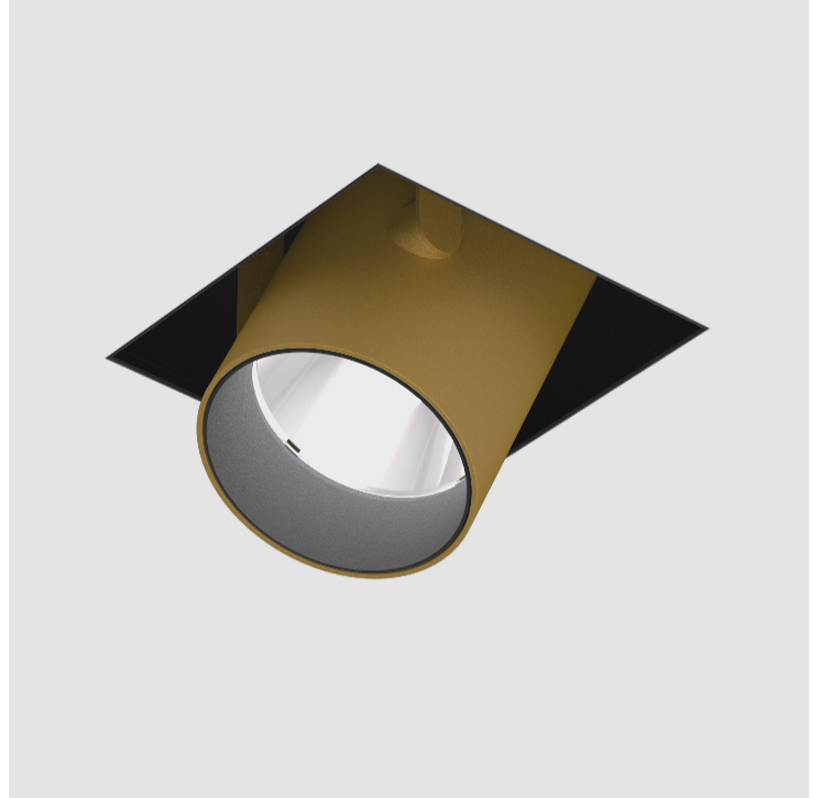

ELECTRICAL

Lamp Type: LED (Zhaga Standard)
Input Wattage (W): 13.2 (2700K) / 16.5
Total Output Wattage (W): 12 (2700K) / 15
Dimming: Tri-Mode (Non-Dimming and Phase Dimming (120Vac only) and 0-10V Dimming)
Driver Included: No
Driver Location: Recessed Housing
Driver Type: Constant Current - Universal
Driver Class: Class 2
Housing: See components
Input Voltage (V): 120 - 277
Constant Current (MA): 350

LED

Number of LEDs: 1
Color Temperature (°K): 2700 / 3000 / 3500 / 4000
Max. Delivered Lumen (lm): 870 / 970 / 1038 / 1060
CRI: >90 CRI
Lamp Life (hrs): 50000
Upon Request: Special Color Temperature

OPTICAL

Reflector°: 10
Adjustability: Rotational 355°; Tilt 45°
Upon Request: Special Beam Angles

RATINGS AND CERTIFICATIONS

Certified By: Certified for North American Standards
Zaneen Lighting Inc. © 2024, Phone: 588-3387, Fax: 247-9519, www.zaneen.com

Available for International specifications by adding 'INT' at the end of the existing Model #. For assistance on 'custom' specifications, contact zteam@zaneen.com. In a constant effort to supply the best product, we reserve the right to change specifications or materials without notice. The most recent specification sheets are found at zaneen.com

	145mm 5 11/16"	10 | 12 1/2 | 15 | 25mm 3/8" | 1/2" | 9/16" | 1"	225mm x 225mm 8 7/8" x 8 7/8"		355°	45°