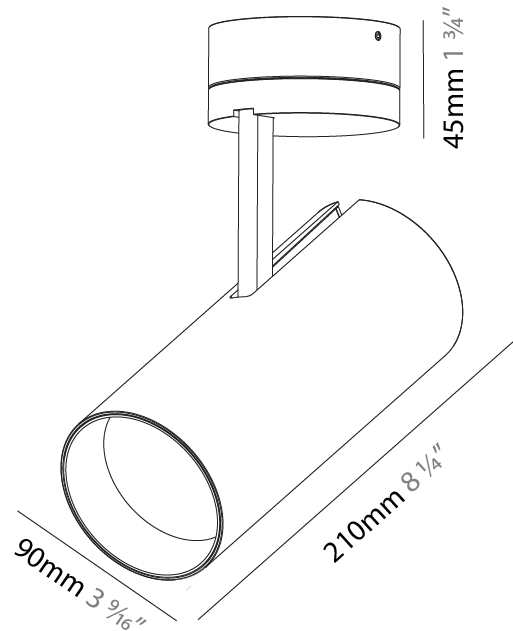

GENERAL

Series: Imagine
Subseries: Imagine 90
Brand: Prolicht
Division: Architectural
Mounting Type: Surface
Mounting Location: Ceiling
Subcategory: Spots

PHYSICAL

Shape: Round
Diameter (mm): 90
Diameter (in): 3 9/16
Height (mm): 210
Height (in): 8 1/4
Max. Overall Height (mm): 255
Max. Overall Height (in): 10 1/16
Light Distribution: Adjustable / Direct
Weight (kg): 1.184
Weight (lbs): 2.60
Fixture Finish: SSR / BKV / CWI / CRY / HAB / UFT / ITA / RUA / FTG / MYG / LOD / PUS / FRO / FUP / KIA / POP / BLS / SPG / MEY / GOH / GUM / CHC / COM / ABZ / JAG / OBR / MOS / ROR
Fixture Material: Aluminum Die Cast

ELECTRICAL

Lamp Type: LED (Zhaga Standard)
Input Wattage (W): 13.2 / 16.5
Total Output Wattage (W): 12 / 15
Dimming: Tri-Mode (Non-Dimming and Phase Dimming (120Vac only) and 0-10V Dimming)
Driver Included: Yes
Driver Location: Integrated
Driver Type: Constant Current - Universal
Driver Class: Class 2
Input Voltage (V): 120 - 277
Constant Current (MA): 350

LED

Number of LEDs: 1
Color Temperature (°K): 2700 / 3000 / 3500 / 4000
Max. Delivered Lumen (lm): 830 / 930 / 1009 / 1030
CRI: >90 CRI
Lamp Life (hrs): 50000

OPTICAL

Reflector°: 10
Adjustability: Rotational 350°; Tilt 90°

RATINGS AND CERTIFICATIONS

Certified By: Certified for North American Standards
IP rating: IP20

PROJECT
TYPE
SPECIFIER
QUANTITY
DATE