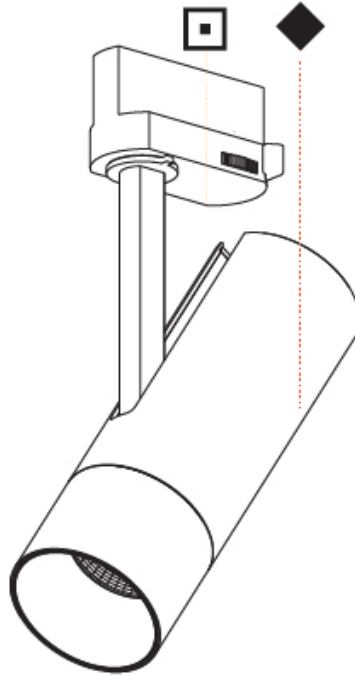

IMAGINE 60 TRACK

A3T010-

PROJECT _____

TYPE _____

SPECIFIER _____

QUANTITY _____

DATE _____

A