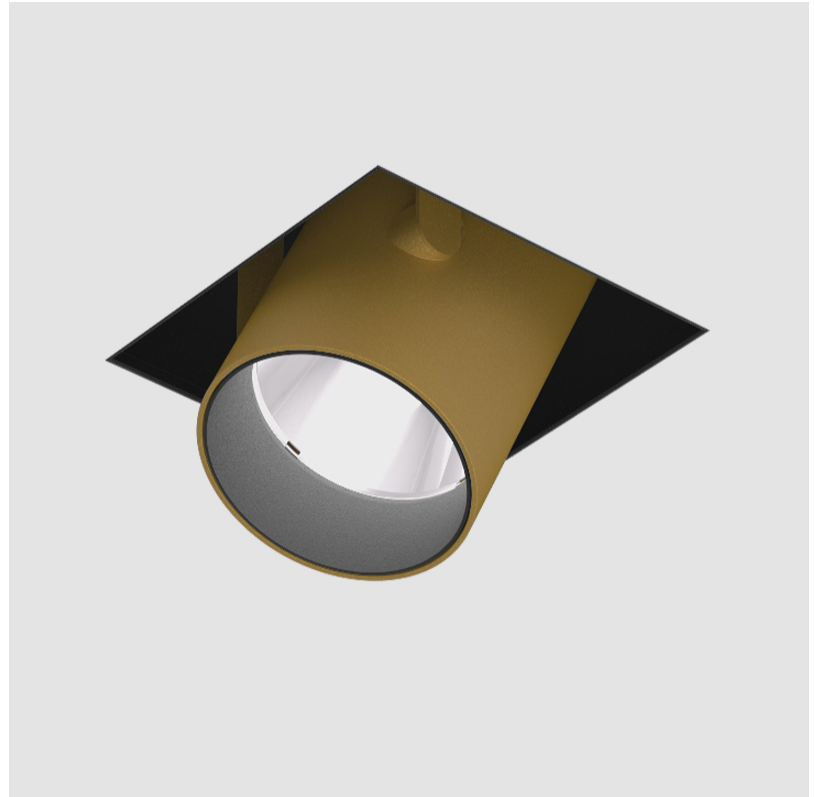

ELECTRICAL

Lamp Type: LED (Zhaga Standard)
Input Wattage (W): 23.1
Total Output Wattage (W): 18.7
Dimming: Tri-Mode (Non-Dimming and Phase Dimming (120Vac only) and 0-10V Dimming)
Driver Included: No
Driver Location: Recessed Housing
Driver Type: Constant Current - Universal
Driver Class: Class 2
Housing: See components
Input Voltage (V): 120 - 277
Constant Current (MA): 500

LED

Number of LEDs: 1
Color Temperature (°K): 2700 / 3000 / 3500 / 4000
Max. Delivered Lumen (lm): 1490 / 1530 / 1607 / 1640
CRI: >90 CRI
Lamp Life (hrs): 50000
Upon Request: Special Color Temperature

OPTICAL

Reflector: 20 / 40 / 60
Adjustability: Rotational 355°; Tilt 45°
Upon Request: Special Beam Angles

RATINGS AND CERTIFICATIONS

Certified By: Certified for North American Standards
Zaneen Lighting Inc. © 2024, Phone: 588-3387, Fax: 247-9319, www.zaneen.com

For international specifications by adding 'INT' at the end of the existing Model #. For assistance on 'custom' specifications, contact zteam@zaneen.com.
In a constant effort to supply the best product, we reserve the right to change specifications or materials without notice. The most recent specification sheets are found at zaneen.com

145mm
5 11/16"

10 | 12 1/2 | 15 | 25mm
3/8" | 1/2" | 9/16" | 1"

225mm x 225mm
8 7/8" x 8 7/8"

355°

45°