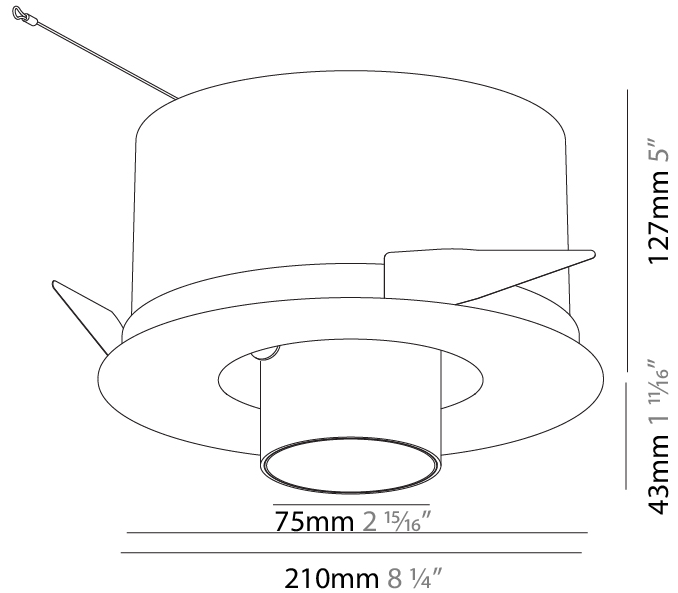

GENERAL

Series: Imagine
 Subseries: Imagine Round
 Brand: Prolicht
 Division: Architectural
 Mounting Type: Recessed
 Mounting Location: Ceiling
 Subcategory: Spots

PHYSICAL

Shape: Round
 Diameter (mm): 210
 Diameter (in): 8 1/4
 Height (mm): 170
 Height (in): 6 11/16
 Ceiling Thickness (mm): 10 / 12.5 / 15
 Ceiling Thickness (in): 3/8 or 1/2 or 9/16
 Min. Recessing Depth (mm): 140
 Min. Recessing Depth (in): 5 1/2
 Light Distribution: Adjustable / Indirect
 Weight (kg): 1.4
 Weight (lbs): 3.09
 Fixture Finish: SSR / BKV / CWI / CRY / HAB / UFT / ITA / RUA / FTG / MYG / LOD / PUS / FRO / FUP / KIA / POP / BLS / SPG / MEY / GOH / GUM / CHC / COM / ABZ / JAG / OBR / MOS / ROR
 Fixture Material: Aluminum Die Cast
 Cut-out Measurements: D. - 190mm / 7 1/2"

OPTICAL

Reflector°: 12
 Optic°: Lens Pack - No Lens / Linear Spread Lens / Honeycomb / Spread Lens
 Adjustability: Rotational 355°; Tilt 45°

RATINGS AND CERTIFICATIONS

Certified By: Certified for North American Standards
 IP rating: IP20