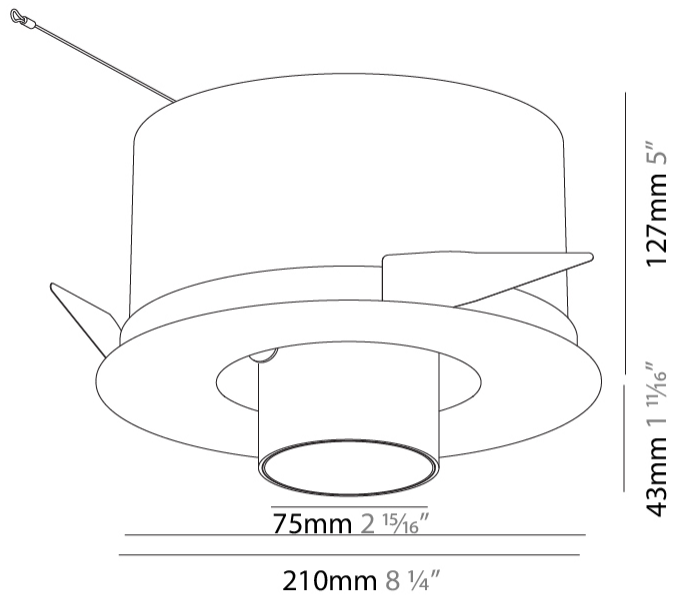

GENERAL

Series: Imagine
 Subseries: Imagine Round
 Brand: Prolicht
 Division: Architectural
 Mounting Type: Recessed
 Mounting Location: Ceiling
 Subcategory: Spots

PHYSICAL

Shape: Round
 Diameter (mm): 210
 Diameter (in): 8 1/4
 Height (mm): 170
 Height (in): 6 11/16
 Ceiling Thickness (mm): 10 / 12.5 / 15
 Ceiling Thickness (in): 3/8 or 1/2 or 9/16
 Min. Recessing Depth (mm): 140
 Min. Recessing Depth (in): 5 1/2
 Light Distribution: Adjustable / Indirect
 Weight (kg): 1.4
 Weight (lbs): 3.09
 Fixture Finish: SSR / BKV / CWI / CRY / HAB / UFT / ITA / RUA / FTG / MYG / LOD / PUS / FRO / FUP / KIA / POP / BLS / SPG / MEY / GOH / GUM / CHC / COM / ABZ / JAG / OBR / MOS / ROR
 Fixture Material: Aluminum Die Cast
 Cut-out Measurements: D. - 195mm / 7 11/16"

OPTICAL

Reflector°: 16 / 32
 Optic°: Lens Pack - No Lens / Linear Spread Lens / Honeycomb / Spread Lens
 Adjustability: Rotational 355°; Tilt 45°

RATINGS AND CERTIFICATIONS

Certified By: Certified for North American Standards
 IP rating: IP20