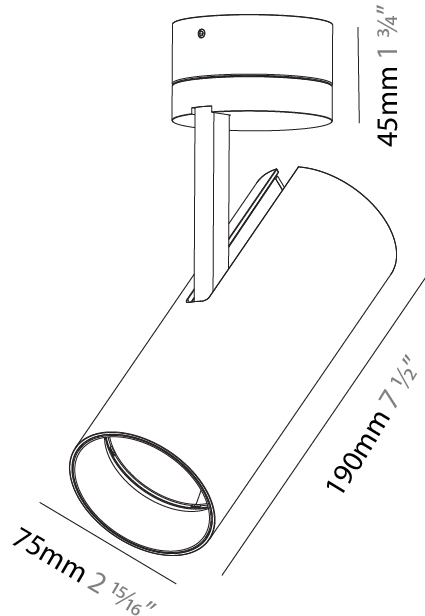

GENERAL

Series: Imagine
Subseries: Imagine 75
Brand: Prolicht
Division: Architectural
Mounting Type: Surface
Mounting Location: Ceiling
Subcategory: Spots

PHYSICAL

Shape: Cylinder
Diameter (mm): 75
Diameter (in): 2 ¹⁵/₁₆
Height (mm): 190
Height (in): 7 ¹/₂
Max. Overall Height (mm): 235
Max. Overall Height (in): 9 ¹/₄
Light Distribution: Adjustable / Direct
Weight (kg): 0.919
Weight (lbs): 2.02
Fixture Finish: SSR / BKV / CWI / CRY / HAB / UFT / ITA / RUA / FTG / MYG / LOD / PUS / FRO / FUP / KIA / POP / BLS / SPG / MEY / GOH / GUM / CHC / COM / ABZ / JAG / OBR / MOS / ROR
Fixture Material: Aluminum Die Cast

ELECTRICAL

Lamp Type: LED (Zhaga Standard)
Input Wattage (W): 13.2 / 16.5
Total Output Wattage (W): 12 / 15
Dimming: Tri-Mode (Non-Dimming and Phase Dimming (120Vac only) and 0-10V Dimming)
Driver Included: Yes
Driver Location: Integrated
Driver Type: Constant Current - Universal
Driver Class: Class 2
Input Voltage (V): 120 - 277
Constant Current (MA): 350

LED

Number of LEDs: 1
Color Temperature (°K): 2700 / 3000 / 3500 / 4000
Max. Delivered Lumen (lm): 870 / 970 / 1038 / 1060
CRI: >90 CRI
Lamp Life (hrs): 50000

OPTICAL

Reflector°: 10
Adjustability: Rotational 350°; Tilt 90°

RATINGS AND CERTIFICATIONS

Certified By: Certified for North American Standards
IP rating: IP20

PROJECT
TYPE
SPECIFIER
QUANTITY
DATE