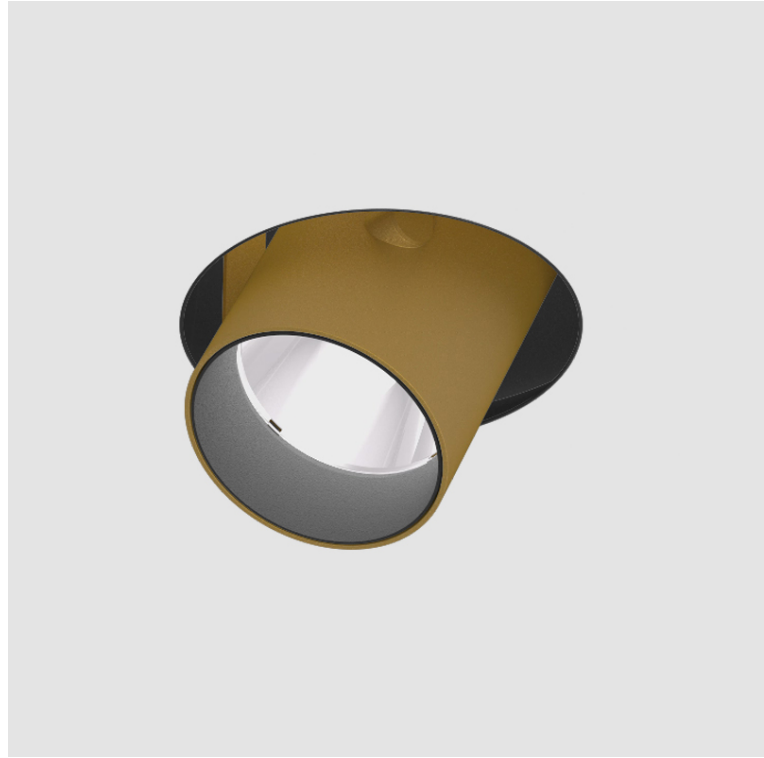

Fixture Material: Aluminum Die Cast
Cut-out Measurements: 225mm / 8 7/8" x 225mm / 8 7/8"
Upon Request: Unique Sizes

ELECTRICAL

Lamp Type: LED (Zhaga Standard)
Input Wattage (W): 19.3 + 2.6
Total Output Wattage (W): 16.5 + 2.2
Dimming: Tri-Mode (Non-Dimming and Phase Dimming (120Vac only) and 0-10V Dimming)
Driver Included: No
Driver Location: Remote
Driver Type: Constant Current & Constant Voltage - Universal
Driver Class: Class 2
Input Voltage (V): 120 - 277
Output Voltage (V): 24
Constant Current (mA): 500

LED

Number of LEDs: 2
Color Temperature (°K): 2700 / 3000 / 3500 / 4000
Max. Delivered Lumen (lm): 1515 / 1575 / 1673 / 1707
Nominal Lumen (lm): 2285 / 2375 / 2524 / 2575
CRI: >90 CRI
Lamp Life (hrs): 50000
Upon Request: Special Color Temperature

OPTICAL

Reflector: 12 / 16 / 32
Optic: Lens Pack - No Lens / Linear Spread Lens / Honeycomb / Spread Lens
Adjustability: Rotational 355°; Tilt 45°
Upon Request: Special Beam Angles

RATINGS AND CERTIFICATIONS

Available for international specifications by adding "INT" at the end of the existing Model #. For assistance on 'custom' specifications, contact zteam@zaneen.com.
In a constant effort to supply the best product, we reserve the right to change specifications or materials without notice. The most recent specification sheets are found at zaneen.com
IP rating: IP20