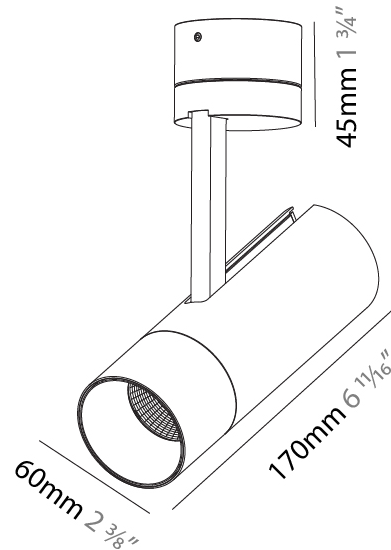

OPTICAL

Reflector°: 18 / 34 / 46
Optic°: Lens Pack - No Lens / Linear Spread Lens / Honeycomb / Spread Lens
Adjustability: Rotational 350°; Tilt 90°

RATINGS AND CERTIFICATIONS

Certified By: Certified for North American Standards
IP rating: IP20