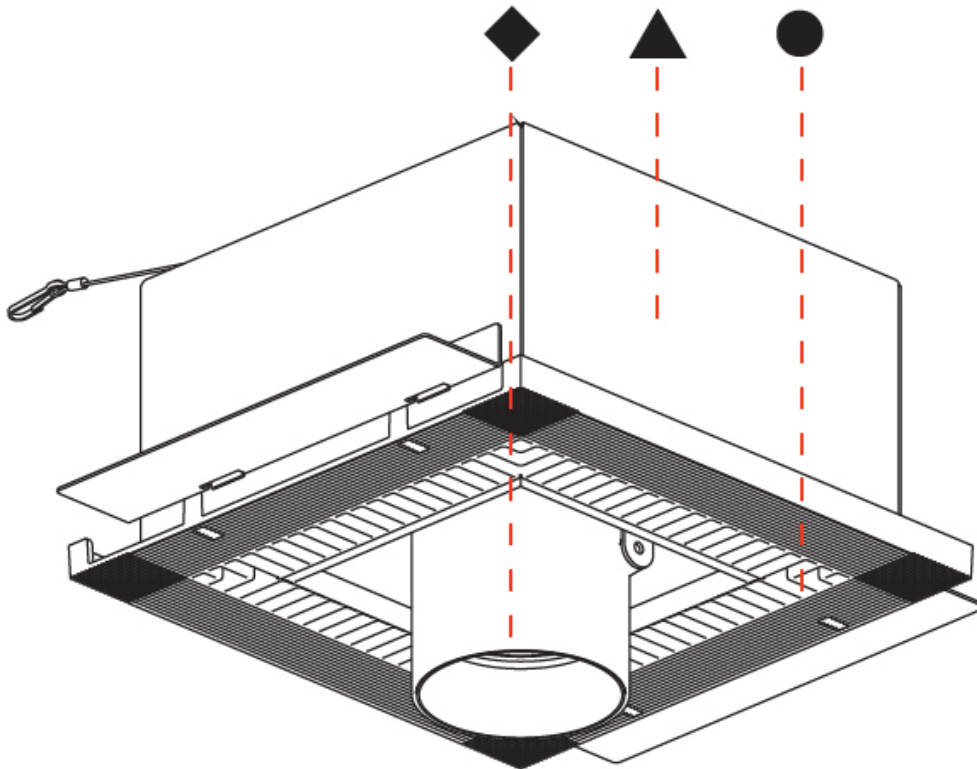

IMAGINE SQUARE TRIMLESS

A35404-

PROJECT	_____
TYPE	_____
SPECIFIER	_____
QUANTITY	_____
DATE	_____