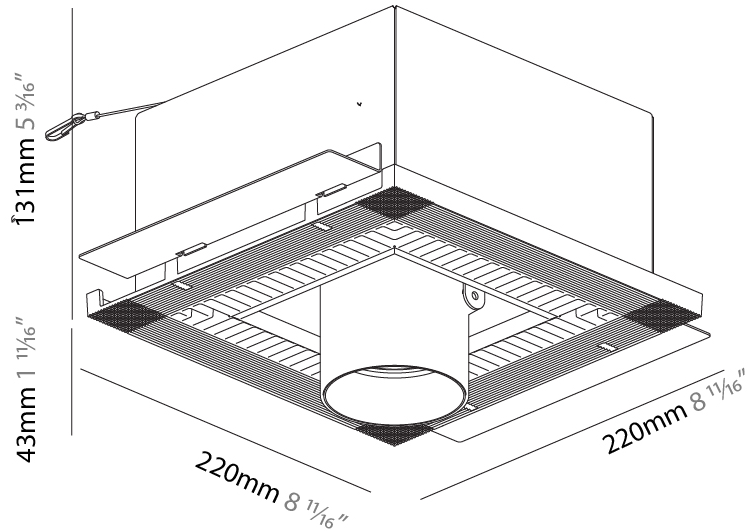

ELECTRICAL

Lamp Type: LED (Zhaga Standard)
Input Wattage (W): 19.3 + 2.6
Total Output Wattage (W): 16.5 + 2.2
Dimming: Tri-Mode (Non-Dimming and Phase Dimming (120Vac only) and 0-10V Dimming)
Driver Included: No
Driver Location: Remote
Driver Type: Constant Current & Constant Voltage - Universal
Driver Class: Class 2
Input Voltage (V): 120 - 277
Output Voltage (V): 24
Constant Current (MA): 500

LED

Number of LEDs: 2
Color Temperature (°K): 2700 / 3000 / 4000
Max. Delivered Lumen (lm): 1540 / 1580 / 1690
CRI: >90 CRI
Lamp Life (hrs): 50000
Upon Request: Special Color Temperature

OPTICAL

Reflector: 20 / 40 / 60
Adjustability: Rotational 355°; Tilt 45°
Upon Request: Special Beam Angles

RATINGS AND CERTIFICATIONS

For international specifications by adding 'INT' at the end of the existing Model #. For assistance on 'custom' specifications, contact zteam@zaneen.com.
In a constant effort to supply the best product, we reserve the right to change specifications or materials without notice. The most recent specification sheets are found at zaneen.com