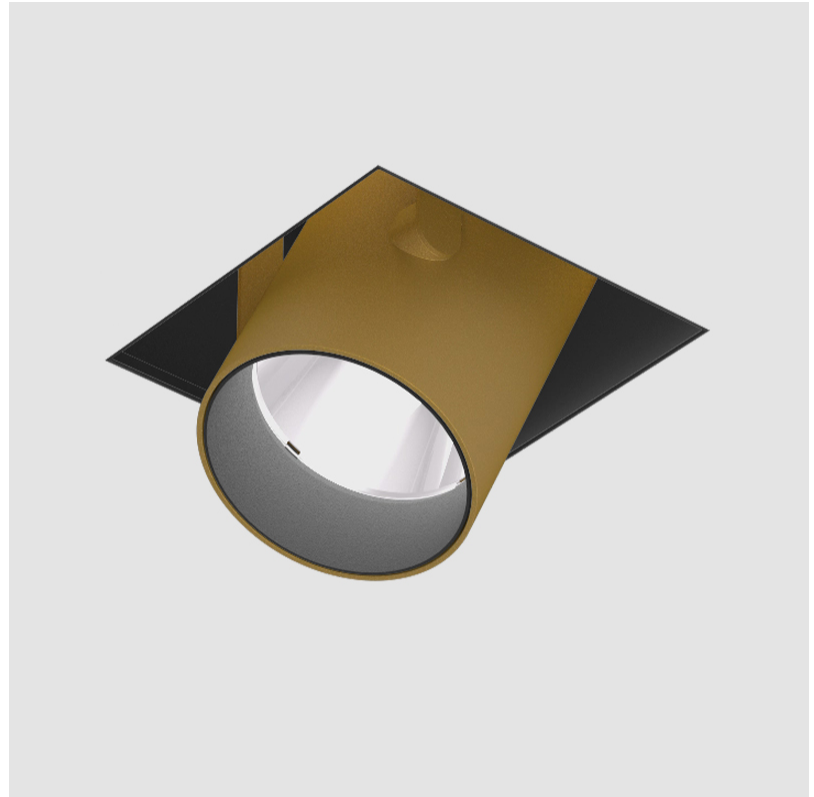

ELECTRICAL

Lamp Type: LED (Zhaga Standard)
Input Wattage (W): 19.3 + 2.6
Total Output Wattage (W): 16.5 + 2.2
Dimming: Tri-Mode (Non-Dimming and Phase Dimming (120Vac only) and 0-10V Dimming)
Driver Included: No
Driver Location: Remote
Driver Type: Constant Current & Constant Voltage - Universal
Driver Class: Class 2
Input Voltage (V): 120 - 277
Output Voltage (V): 24
Constant Current (MA): 500

LED

Number of LEDs: 2
Color Temperature (°K): 2700 / 3000 / 4000
Max. Delivered Lumen (lm): 1540 / 1580 / 1690
CRI: >90 CRI
Lamp Life (hrs): 50000
Upon Request: Special Color Temperature

OPTICAL

Reflector: 20 / 40 / 60
Adjustability: Rotational 355°; Tilt 45°
Upon Request: Special Beam Angles

RATINGS AND CERTIFICATIONS

For international specifications by adding 'INT' at the end of the existing Model #. For assistance on 'custom' specifications, contact zteam@zaneen.com.
In a constant effort to supply the best product, we reserve the right to change specifications or materials without notice. The most recent specification sheets are found at zaneen.com