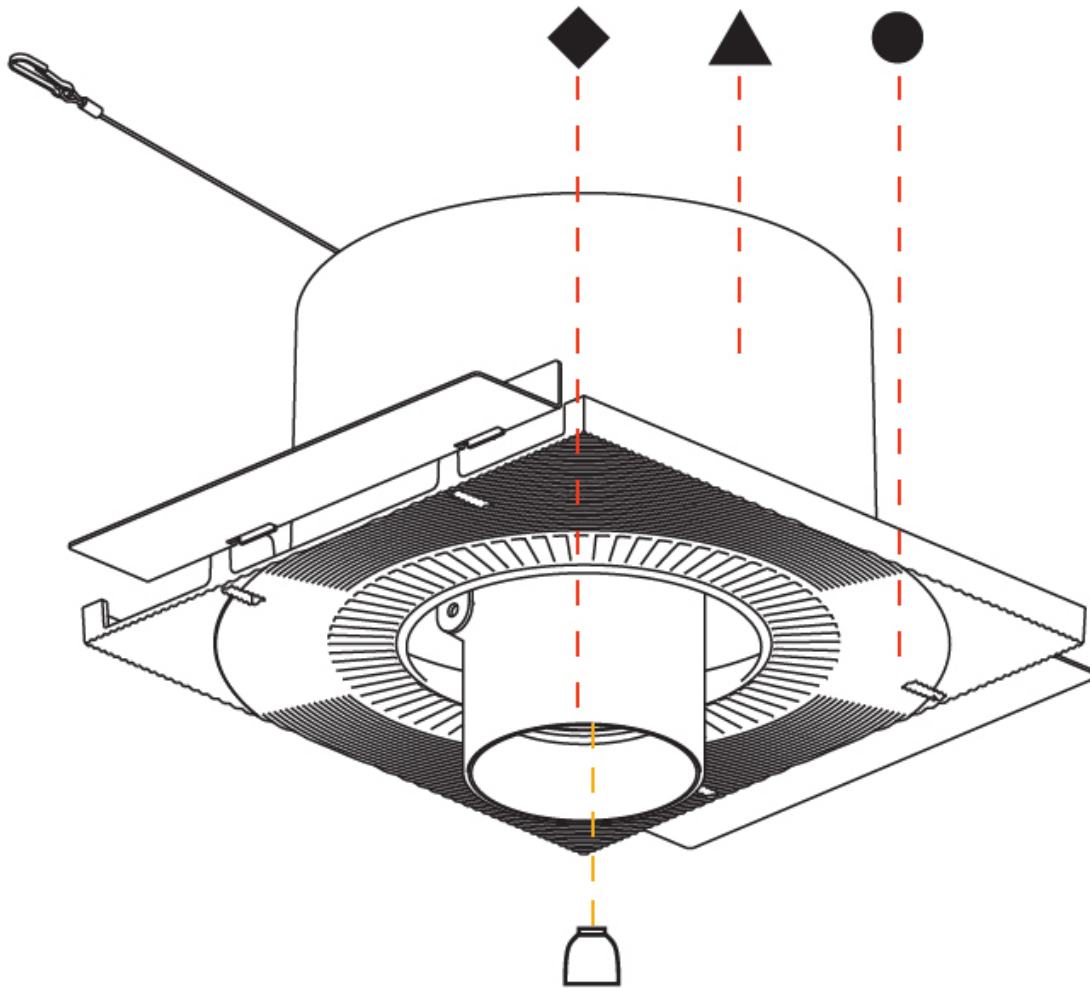

IMAGINE ROUND AURA TRIMLESS

A35395-

PROJECT	_____
TYPE	_____
SPECIFIER	_____
QUANTITY	_____
DATE	_____

A