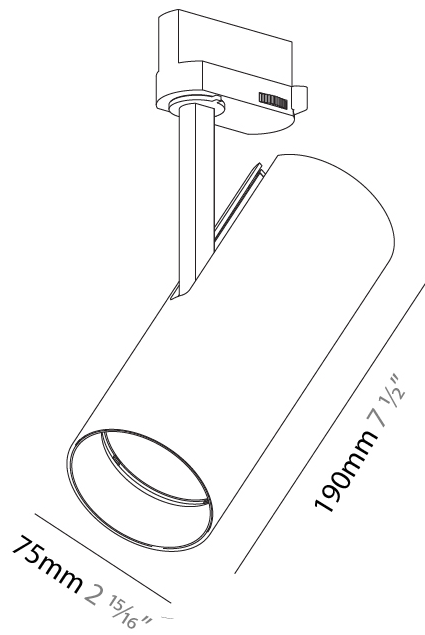

GENERAL

Series: Imagine
Subseries: Imagine 75
Brand: Prolicht
Division: Architectural
Mounting Type: Track
Mounting Location: Ceiling

PHYSICAL

Shape: Cylinder
Diameter (mm): 75
Diameter (in): 2 15/16
Height (mm): 190
Height (in): 7 1/2
Max. Overall Height (mm): 210
Max. Overall Height (in): 8 1/4
Light Distribution: Adjustable / Direct
Weight (kg): 0.716
Weight (lbs): 1.58
Fixture Finish: SSR / BKV / CWI / CRY / HAB / UFT / ITA / RUA / FTG / MYG / LOD / PUS / FRO / FUP / KIA / POP / BLS / SPG / MEY / GOH / GUM / CHC / COM / ABZ / JAG / OBR / MOS / ROR
Holder Finish: BLK / WHI / SIL
Fixture Material: Aluminum Die Cast

ELECTRICAL

Lamp Type: LED (Zhaga Standard)
Input Wattage (W): 14
Total Output Wattage (W): 12.8
Dimming: Tri-Mode (Non-Dimming and Phase Dimming (120Vac only) and 0-10V Dimming)
Driver Included: Yes
Driver Location: Integrated
Driver Type: Constant Current - Universal
Driver Class: Class 2
Input Voltage (V): 120 - 277
Constant Current (MA): 350

LED

Number of LEDs: 1
Color Temperature (°K): 2700 / 3000 / 3500 / 4000
Max. Delivered Lumen (lm): 1124 / 1210 / 1258 / 1284
Nominal Lumen (lm): 1246 / 1342 / 1396 / 1424
CRI: >90 CRI
Lamp Life (hrs): 50000

OPTICAL

Optic°: Lens Pack - No Lens / Linear Spread Lens / Honeycomb / Spread Lens
Beam Angle: 12
Adjustability: Rotational 350°; Tilt 90°

RATINGS AND CERTIFICATIONS

Certified By: Certified for North American Standards
IP rating: IP20