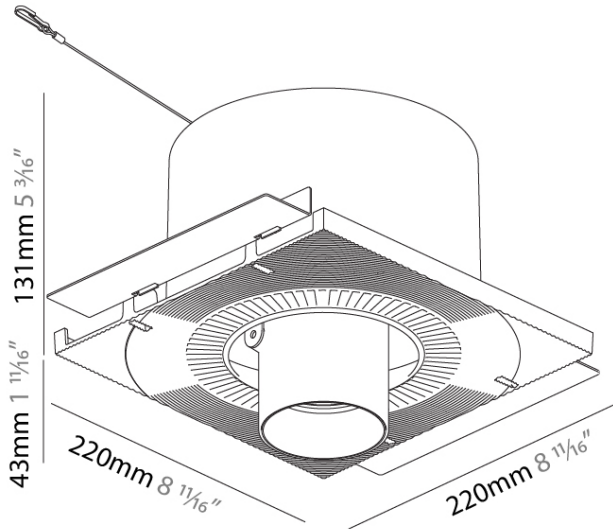

Fixture Material: Aluminum Die Cast
Cut-out Measurements: 225mm / 8 7/8" x 225mm / 8 7/8"
Upon Request: Unique Sizes

ELECTRICAL

Lamp Type: LED (Zhaga Standard)
Input Wattage (W): 19.3 + 2.6
Total Output Wattage (W): 16.5 + 2.2
Dimming: Tri-Mode (Non-Dimming and Phase Dimming (120Vac only) and 0-10V Dimming)
Driver Included: No
Driver Location: Remote
Driver Type: Constant Current & Constant Voltage - Universal
Driver Class: Class 2
Input Voltage (V): 120 - 277
Output Voltage (V): 24
Constant Current (mA): 500

LED

Number of LEDs: 2
Color Temperature (°K): 2700 / 3000 / 3500 / 4000
Max. Delivered Lumen (lm): 1515 / 1575 / 1673 / 1707
Nominal Lumen (lm): 2285 / 2375 / 2524 / 2575
CRI: >90 CRI
Lamp Life (hrs): 50000
Upon Request: Special Color Temperature

OPTICAL

Reflector: 12 / 16 / 32
Optic: Lens Pack - No Lens / Linear Spread Lens / Honeycomb / Spread Lens
Adjustability: Rotational 355°; Tilt 45°
Upon Request: Special Beam Angles

RATINGS AND CERTIFICATIONS

Available for international specifications by adding "INT" at the end of the existing Model #. For assistance on 'custom' specifications, contact zteam@zaneen.com.
In a constant effort to supply the best product, we reserve the right to change specifications or materials without notice. The most recent specification sheets are found at zaneen.com
IP rating: IP20