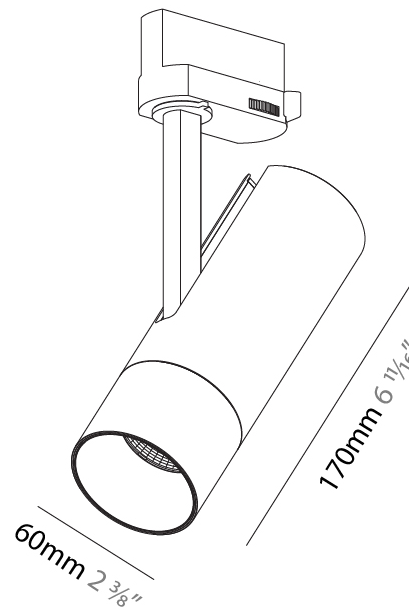

GENERAL

Series: Imagine
Subseries: Imagine 60
Brand: Prolicht
Division: Architectural
Mounting Type: Track
Mounting Location: Ceiling

PHYSICAL

Shape: Cylinder
Diameter (mm): 60
Diameter (in): 2 ³/₈
Height (mm): 170
Height (in): 6 ¹¹/₁₆
Max. Overall Height (mm): 190
Max. Overall Height (in): 7 ¹/₂
Light Distribution: Adjustable / Direct
Weight (kg): 0.522
Weight (lbs): 1.15
Fixture Finish: SSR / BKV / CWI / CRY / HAB / UFT / ITA / RUA / FTG / MYG / LOD / PUS / FRO / FUP / KIA / POP / BLS / SPG / MEY / GOH / GUM / CHC / COM / ABZ / JAG / OBR / MOS / ROR
Holder Finish: BLK / WHI / SIL
Fixture Material: Aluminum Die Cast

ELECTRICAL

Lamp Type: LED (Zhaga Standard)
Input Wattage (W): 14
Total Output Wattage (W): 13.8
Dimming: Tri-Mode (Non-Dimming and Phase Dimming (120Vac only) and 0-10V Dimming)
Driver Included: Yes
Driver Location: Integrated
Driver Type: Constant Current - Universal
Driver Class: Class 2
Input Voltage (V): 120 - 277
Constant Current (MA): 350

LED

Number of LEDs: 1
Color Temperature (°K): 2700 / 3000 / 3500 / 4000
Max. Delivered Lumen (lm): 776 / 836 / 869 / 887
Nominal Lumen (lm): 1276 / 1342 / 1395 / 1424
CRI: >90 CRI
Lamp Life (hrs): 50000

OPTICAL

Optic°: Lens Pack - No Lens / Linear Spread Lens / Honeycomb / Spread Lens
Beam Angle: 12

RATINGS AND CERTIFICATIONS

Certified By: Certified for North American Standards
IP rating: IP20

PROJECT
TYPE
SPECIFIER
QUANTITY
DATE