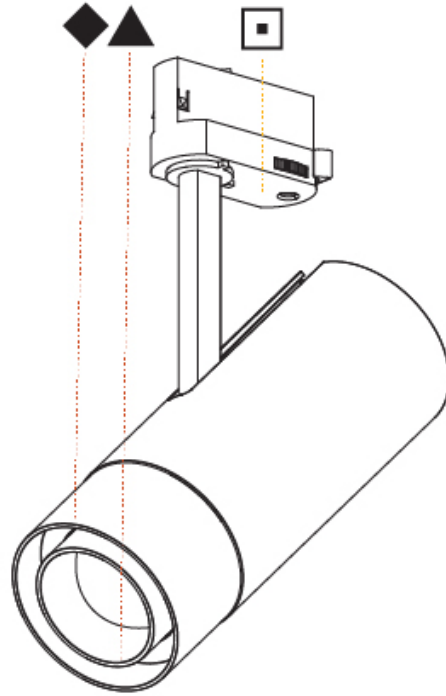

A3T110-

PROJECT

TYPE

SPECIFIER

QUANTITY

DATE

A