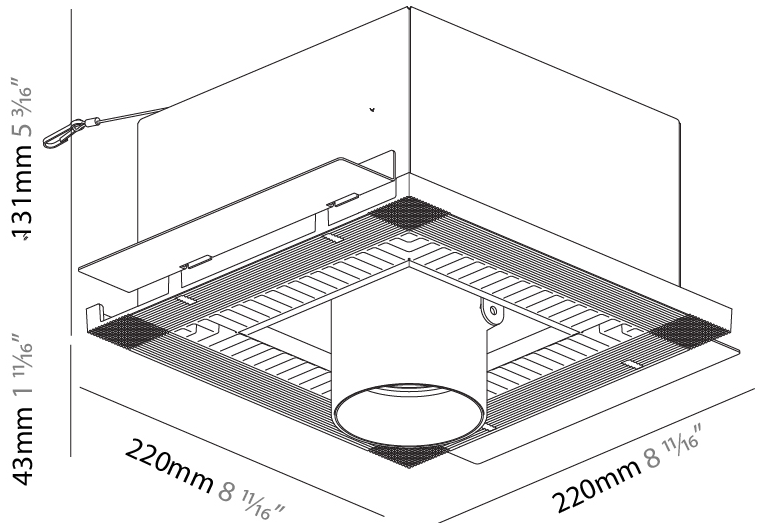

ELECTRICAL

Lamp Type: LED (Zhaga Standard)
Input Wattage (W): 23.1
Total Output Wattage (W): 18.7
Dimming: Tri-Mode (Non-Dimming and Phase Dimming (120Vac only) and 0-10V Dimming)
Driver Included: No
Driver Location: Recessed Housing
Driver Type: Constant Current - Universal
Driver Class: Class 2
Housing: See components
Input Voltage (V): 120 - 277
Constant Current (MA): 500

LED

Number of LEDs: 1
Color Temperature (°K): 2700 / 3000 / 3500 / 4000
Max. Delivered Lumen (lm): 1490 / 1530 / 1607 / 1640
CRI: >90 CRI
Lamp Life (hrs): 50000
Upon Request: Special Color Temperature

OPTICAL

Reflector: 20 / 40 / 60
Adjustability: Rotational 355°; Tilt 45°
Upon Request: Special Beam Angles

RATINGS AND CERTIFICATIONS

Certified By: Certified for North American Standards
Zaneen Lighting Inc. © 2024, Phone: 588-3387, Fax: 247-9319, www.zaneen.com

For international specifications by adding 'INT' at the end of the existing Model #. For assistance on 'custom' specifications, contact zteam@zaneen.com.
In a constant effort to supply the best product, we reserve the right to change specifications or materials without notice. The most recent specification sheets are found at zaneen.com

145mm
5 11/16"

10 | 12 1/2 | 15 | 25mm
3/8" | 1/2" | 9/16" | 1"

225mm x 225mm
8 7/8" x 8 7/8"

355°

45°